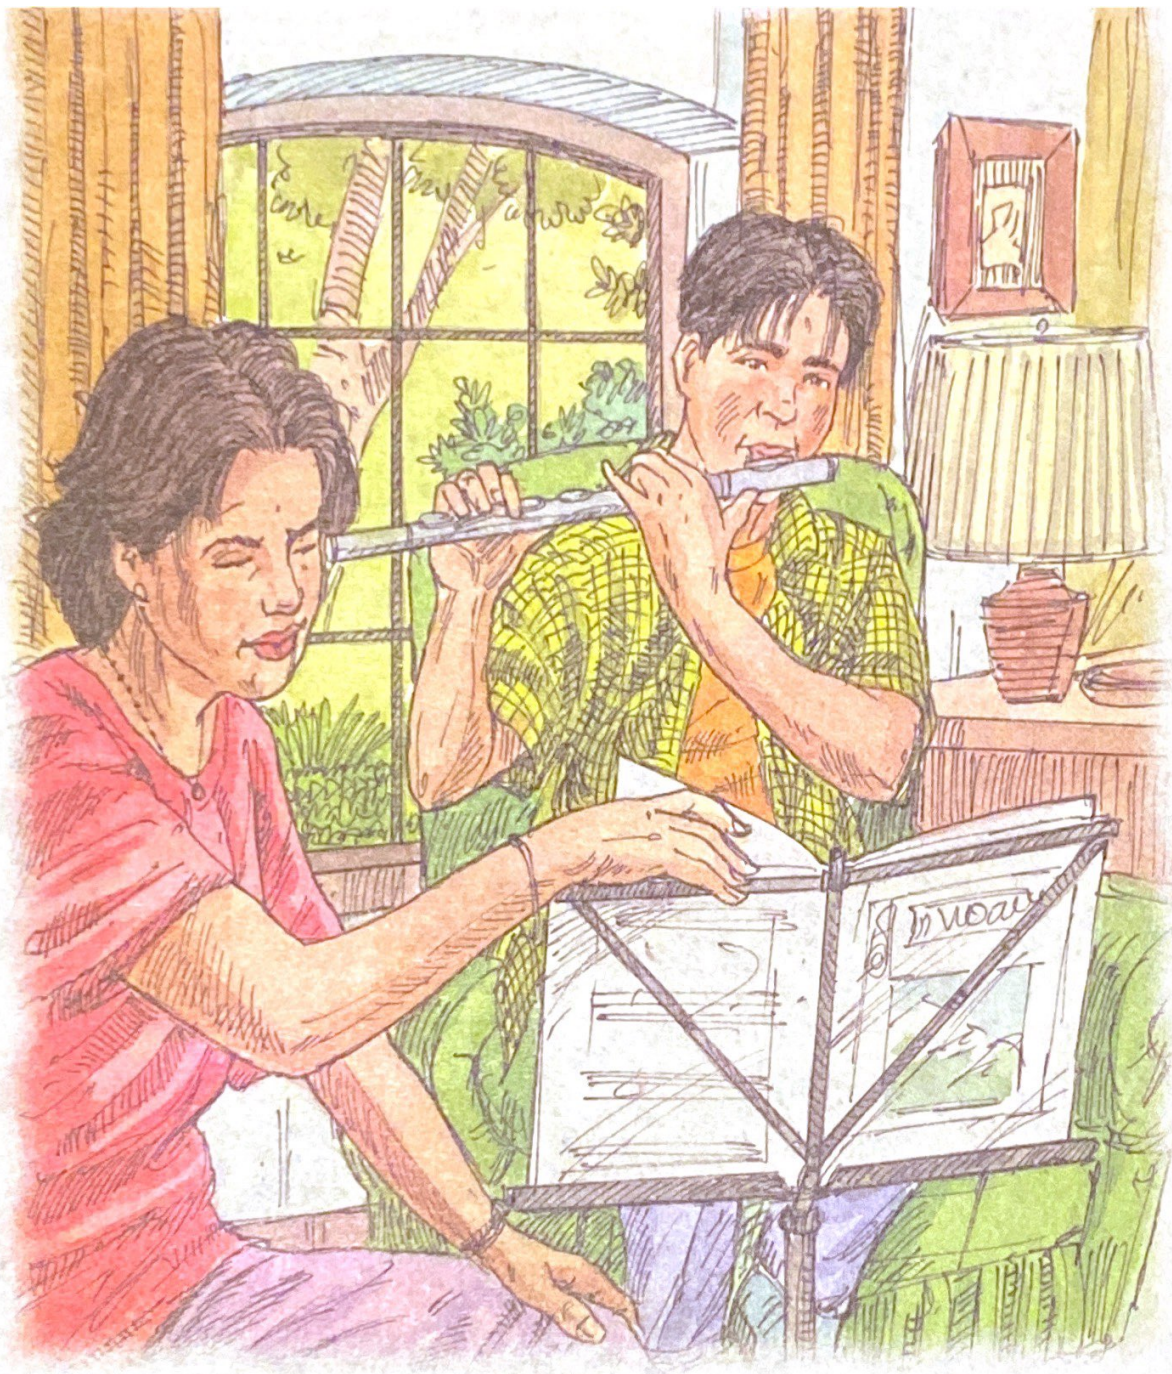

# A New Tune

by Charles Broderick  
illustrated by Lyle Miller

Core Decodable 93

Bothell, WA • Chicago, IL • Columbus, OH • New York, NY

Drew played his flute.  
He played in his room every day.

Drew played a new tune.  
The new tune was very hard.  
He did not play it very well.

Drew played and played the tune.  
He blew and blew.  
Drew had to get it right.

Drew's fingers hurt!  
But he still played his flute.  
He played every day in June.

It was a very hot summer day.  
Flags flew high.  
It was time for Drew to play.

Drew had his flute.

Drew played the new tune.

He played the tune very well!